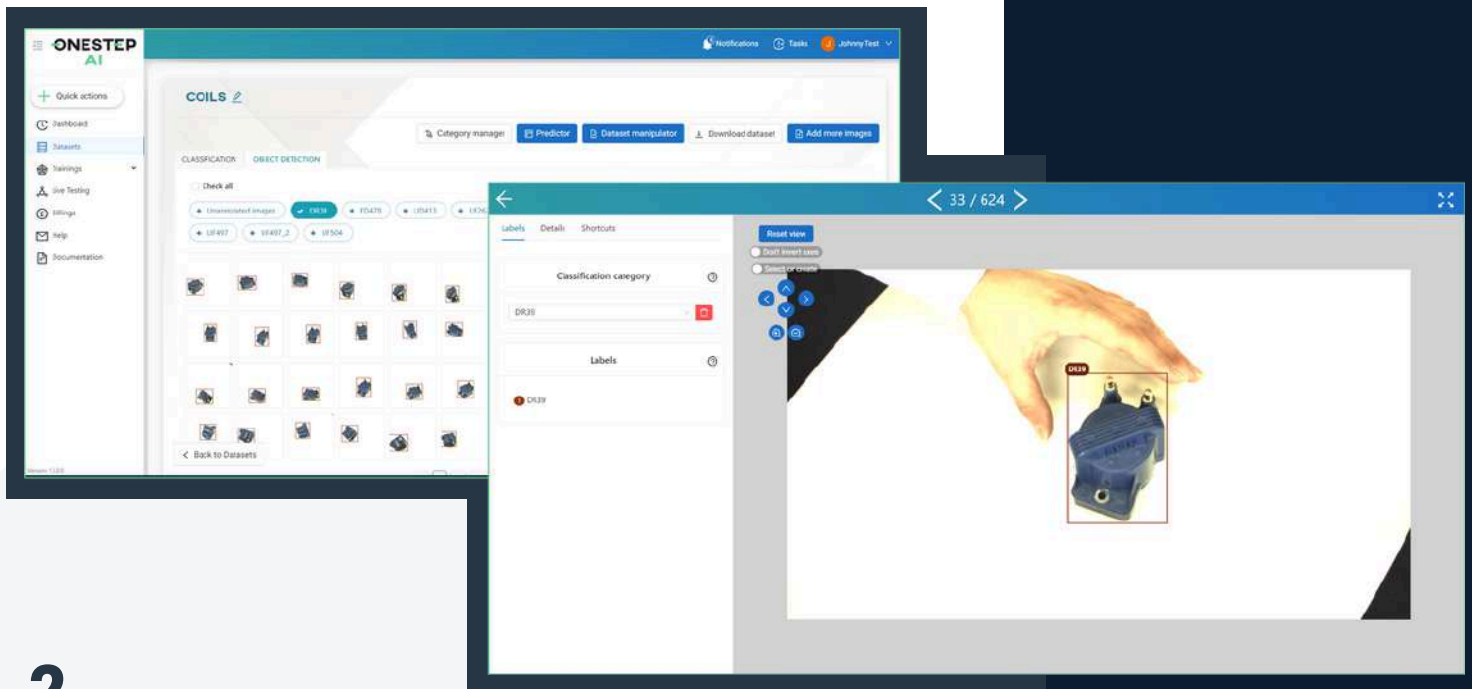

Collect your data and create your own dataset

1.

Upload photos that show relevant item imagery in different lighting, positions, and with different levels of occlusion/interference.

2.

Use labeling tool to add bounding boxes around relevant objects. Type in object names.

3.

Use data augmentation tool to expand your dataset further